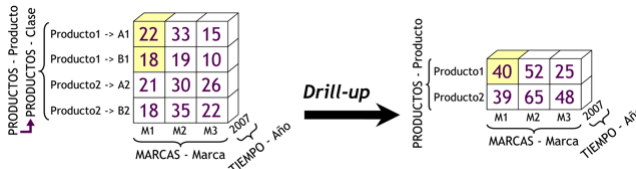

Various Analysis

03. Data Warehouse

- Features of Data Warehouse (DW)

Multi-Dimensional Analysis

03. Data Warehouse

- Features of Data Warehouse (DW)

Star Schema

03. Data Warehouse

- Features of Data Warehouse (DW)

Roll-Up/Down or Drill-UP/Down

<http://obiee101.blogspot.com>

<http://www.dataprix.com>