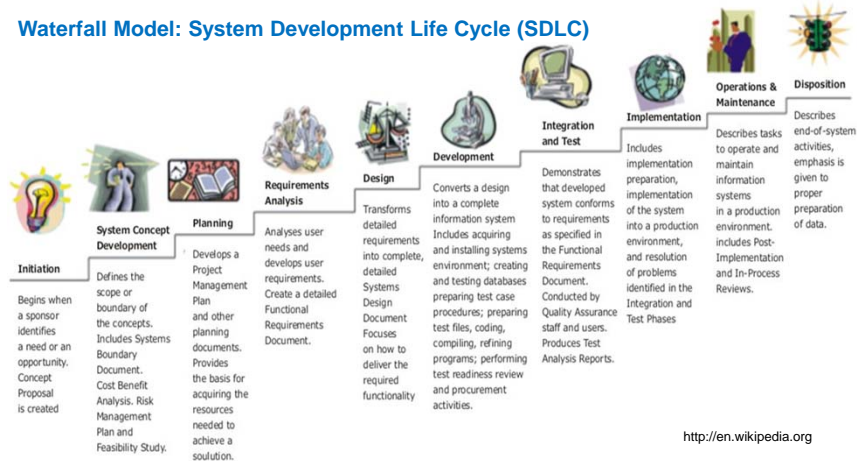

Systems Development Life Cycle

Information Policy

04

- 164323-01
- Information Policy
- Spring 2014
- Sync Sangwon Lee, Ph. D
- D. of Information & Electronic Commerce
- WONKWANG University

00. Contents

- 01. Circulation and Cycle
- 02. System Development Model

02. System Development Model

- Types of Development Model of Management Information Systems

Types of Development Model of Management Information Systems

02. System Development Model

- Types of Development Model of Management Information Systems

Waterfall Model: System Development Life Cycle (SDLC)

02. System Development Model

- Types of Development Model of Management Information Systems

Waterfall Model: System Development Life Cycle (SDLC)

02. System Development Model

Spiral Model = Waterfall Model + Prototyping Model