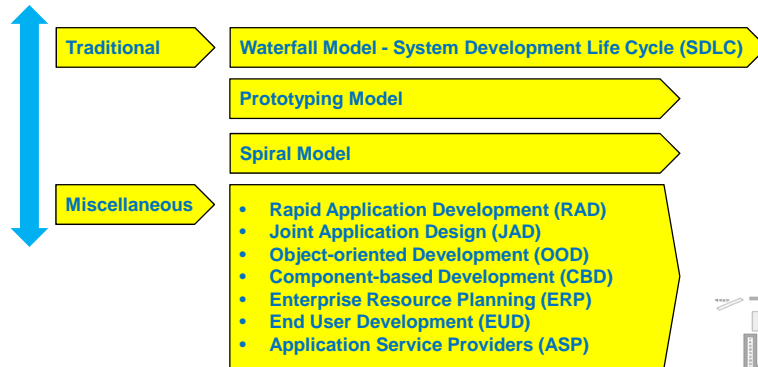

Systems Development Life Cycle

Information Policy

04

- 164323-01
- Information Policy
- Spring 2014
- Sync Sangwon Lee, Ph. D
- D. of Information & Electronic Commerce
- WONKWANG University

00. Contents

- 01. Circulation and Cycle
- 02. System Development Model

02. System Development Model

- Types of Development Model of Management Information Systems

Types of Development Model of Management Information Systems

02. System Development Model

- Types of Development Model of Management Information Systems

Waterfall Model: System Development Life Cycle (SDLC)

02. System Development Model

- Types of Development Model of Management Information Systems

Waterfall Model: System Development Life Cycle (SDLC)

02. System Development Model

Spiral Model = Waterfall Model + Prototyping Model